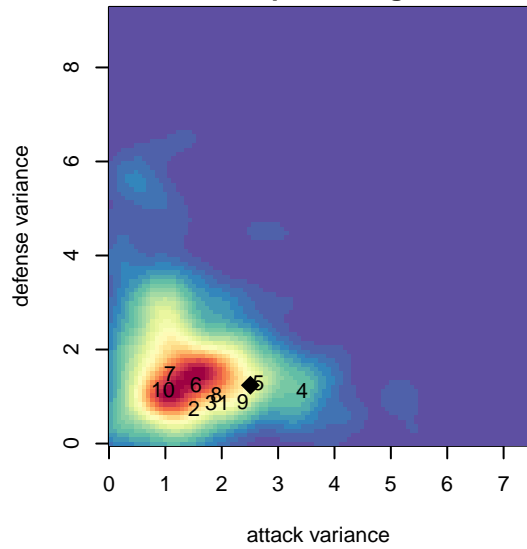

# PCU SESC Revolution G02

Portland City United SC  
 Portland, OR  
 G02 total strength=690  
 attack=0.95 defense=0.49  
 fall league = OPL 1st Div U12  
 spr league = Spr OPL Crater Lake Div U12

alt names used:  
 Southeast Soccer Club SESC Rose City Revolt  
 SESC Rose City Revolution  
 Southeast Soccer Club SESC Rose City Revolt  
 SESC ROSE CITY REVOLTION  
 Southeast Soccer Club SESC Rose City Revolt

Venues played:  
 2014 PCU Summer Classic U12 Gold  
 2014 Mt Hood Challenge U12  
 2014 OPL First Division U12  
 2014 Directors Cup OPL Gold U12  
 2014 Spr OPL Crater Lake Division U12

**PCU SESC Revolution G02**  
 Dots are actual minus expected GF (blue circles) and GA (red triangles).  
 Blue line is smoothed change in attack strength. Red is smoothed change in defense strength.

**attack and defense variance (black dot)  
relative to other teams  
and top 10 in region**

**attack and defense rating  
relative to others at age  
and all opponents in last 13 months**

**Performance relative to 13 month average**