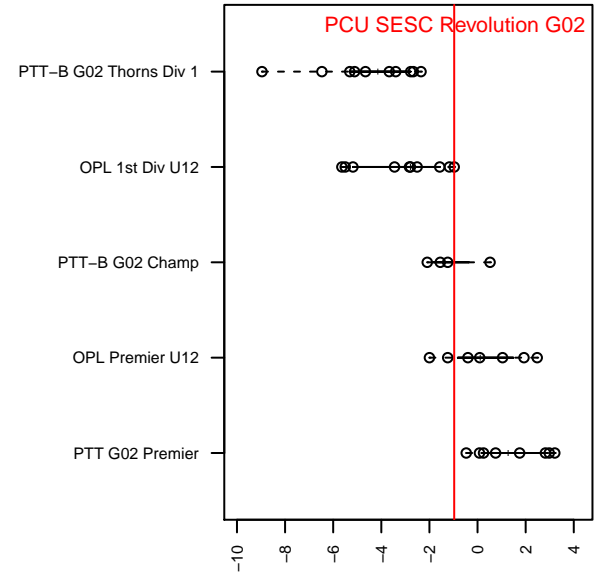

# PCU SESC Revolution G02

Portland City United SC  
 Portland, OR  
 G02 total strength=690  
 attack=0.95 defense=0.49  
 fall league = OPL 1st Div U12  
 spr league = Spr OPL Crater Lake Div U12

alt names used:  
 Southeast Soccer Club SESC Rose City Revolt  
 SESC Rose City Revolution  
 Southeast Soccer Club SESC Rose City Revolt  
 SESC ROSE CITY REVOLTION  
 Southeast Soccer Club SESC Rose City Revolt

Venues played:  
 2014 PCU Summer Classic U12 Gold  
 2014 Mt Hood Challenge U12  
 2014 OPL First Division U12  
 2014 Directors Cup OPL Gold U12  
 2014 Spr OPL Crater Lake Division U12

**PCU SESC Revolution G02**  
 Dots are actual minus expected GF (blue circles) and GA (red triangles).  
 Blue line is smoothed change in attack strength. Red is smoothed change in defense strength.

**attack and defense variance (black dot)  
relative to other teams  
and top 10 in region**

**attack and defense rating  
relative to others at age  
and all opponents in last 13 months**

**Performance relative to 13 month average**