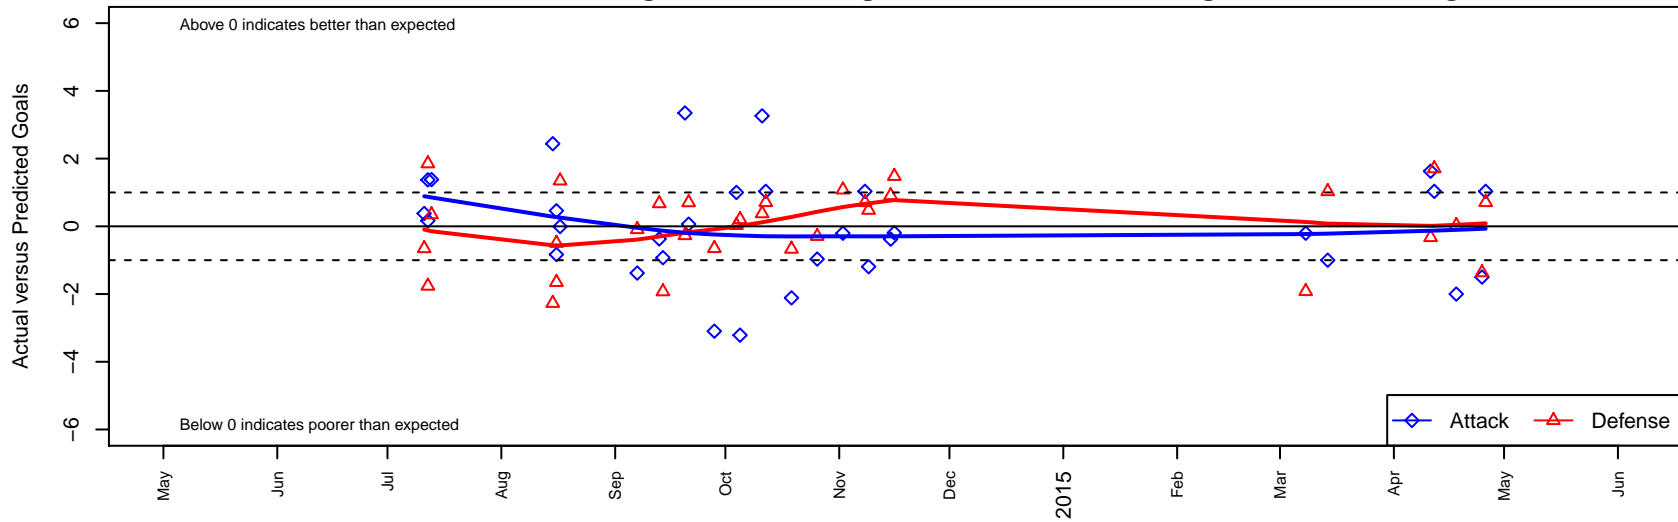

# PCU SESC Revolution G02

Portland City United SC  
 Portland, OR  
 G02 total strength=690  
 attack=0.95 defense=0.49  
 fall league = OPL 1st Div U12  
 spr league = Spr OPL Crater Lake Div U12

alt names used:  
 Southeast Soccer Club SESC Rose City Revolt  
 SESC Rose City Revolution  
 Southeast Soccer Club SESC Rose City Revolt  
 SESC ROSE CITY REVOLTION  
 Southeast Soccer Club SESC Rose City Revolt

Venues played:  
 2014 PCU Summer Classic U12 Gold  
 2014 Mt Hood Challenge U12  
 2014 OPL First Division U12  
 2014 Directors Cup OPL Gold U12  
 2014 Spr OPL Crater Lake Division U12

**PCU SESC Revolution G02**  
 Dots are actual minus expected GF (blue circles) and GA (red triangles).  
 Blue line is smoothed change in attack strength. Red is smoothed change in defense strength.

**attack and defense variance (black dot)  
relative to other teams  
and top 10 in region**

**attack and defense rating  
relative to others at age  
and all opponents in last 13 months**

**Performance relative to 13 month average**